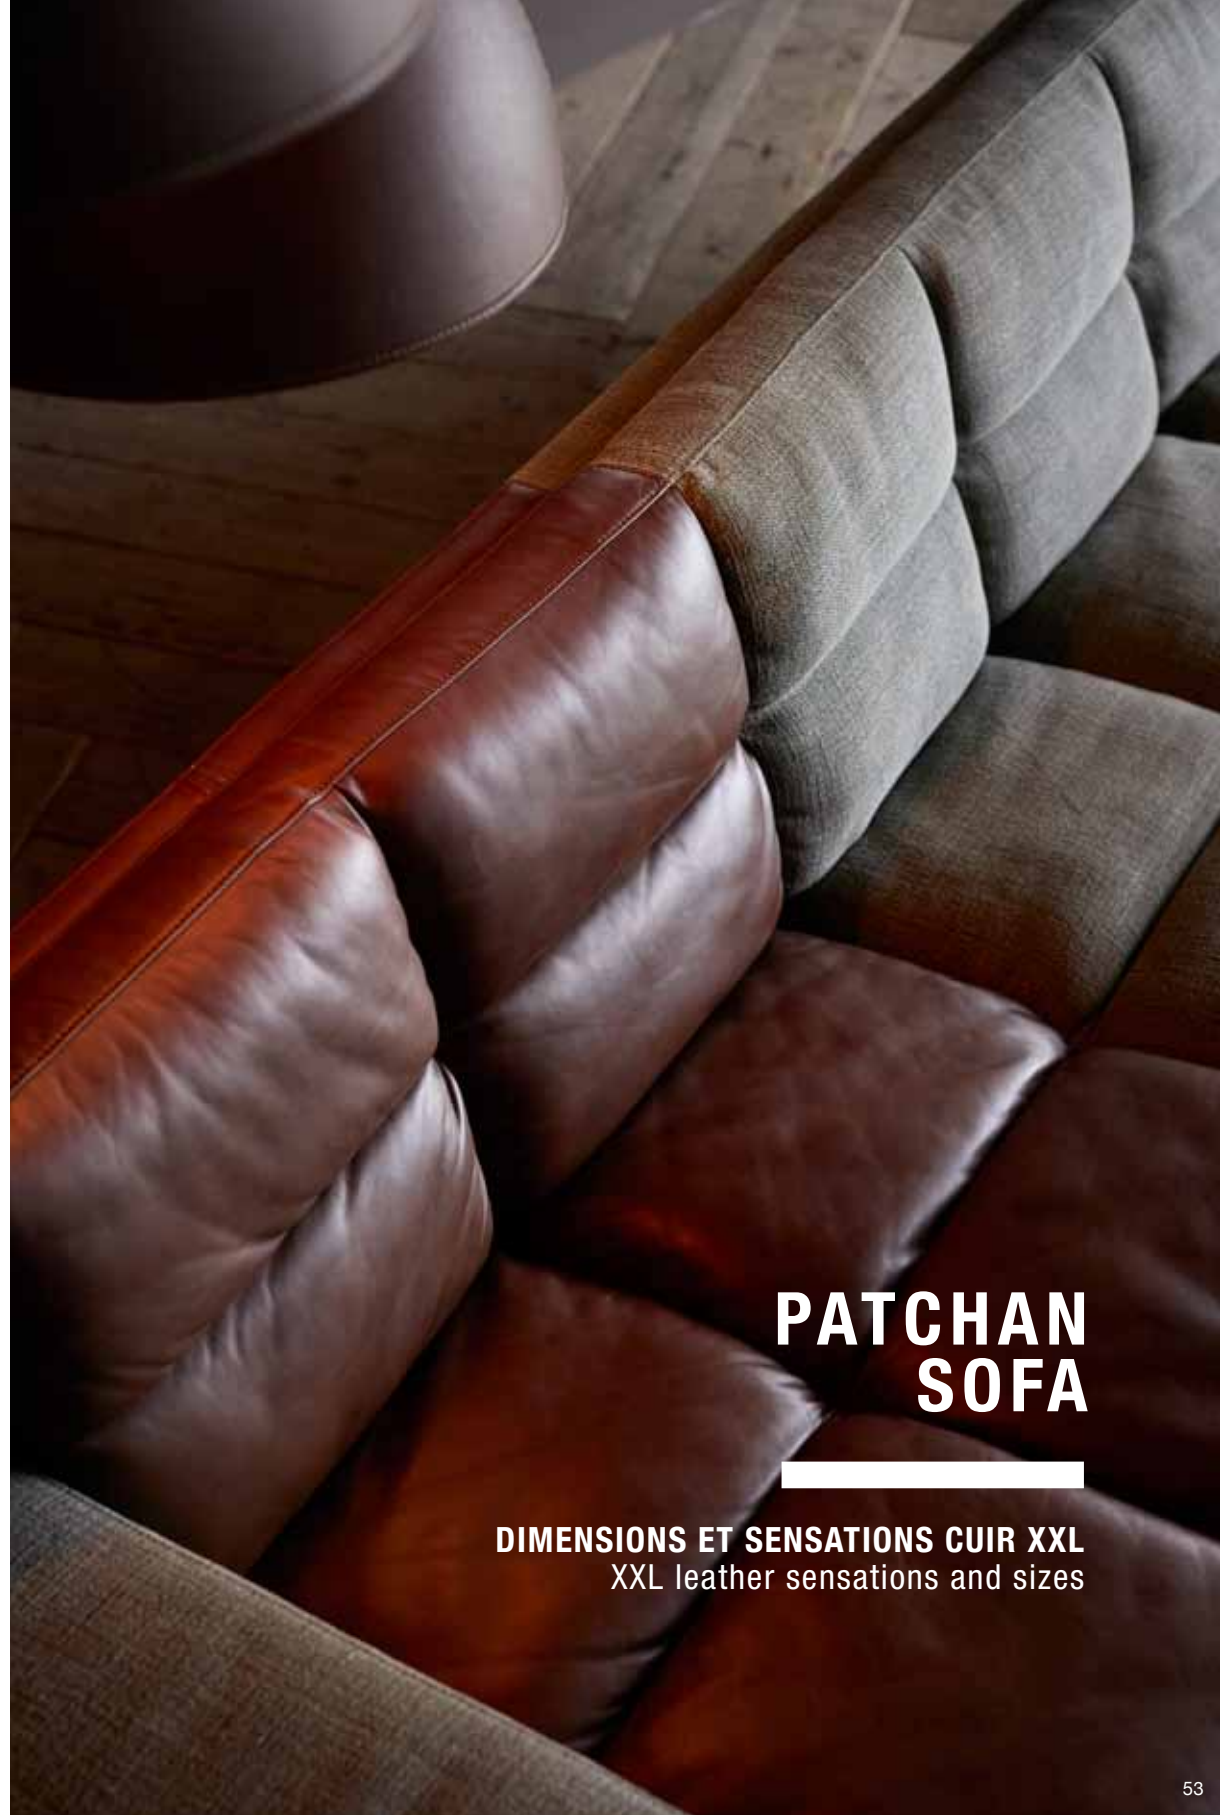

PATCHAN SOFA

DIMENSIONS ET SENSATIONS CUIR XXL
XXL leather sensations and sizes