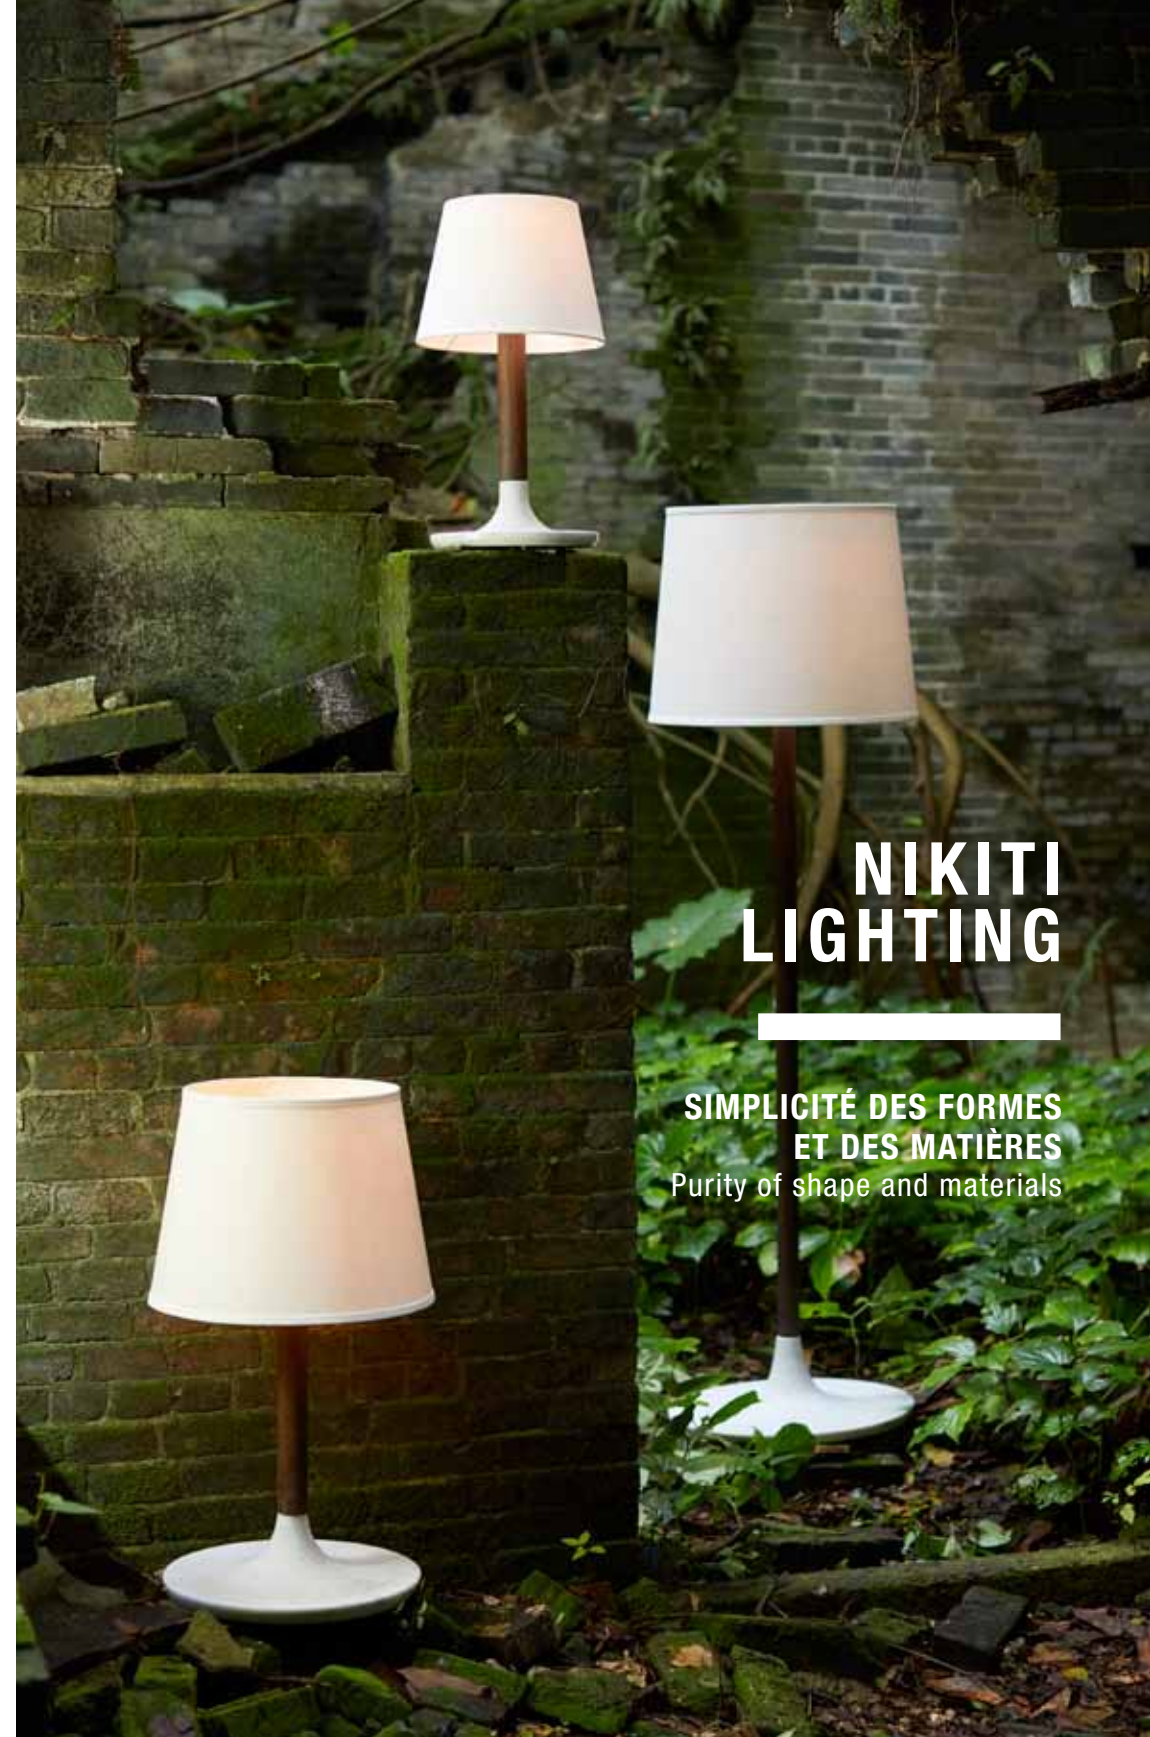

OZULA Sofa 2 seaters
Cuivre brossé et assise cuir ou/et tissu
5 finitions disponibles
Brushed copper and leather or/and fabric seat
5 available finishes
L143 P82 H72 HA44 cm - réf. F324(2S)
L56 W32 H29 SH18 inches
Photo : Pawnee Tobacco leather and brown velvet

**NIKITI
LIGHTING**

**SIMPLICITÉ DES FORMES
ET DES MATIÈRES**
Purity of shape and materials