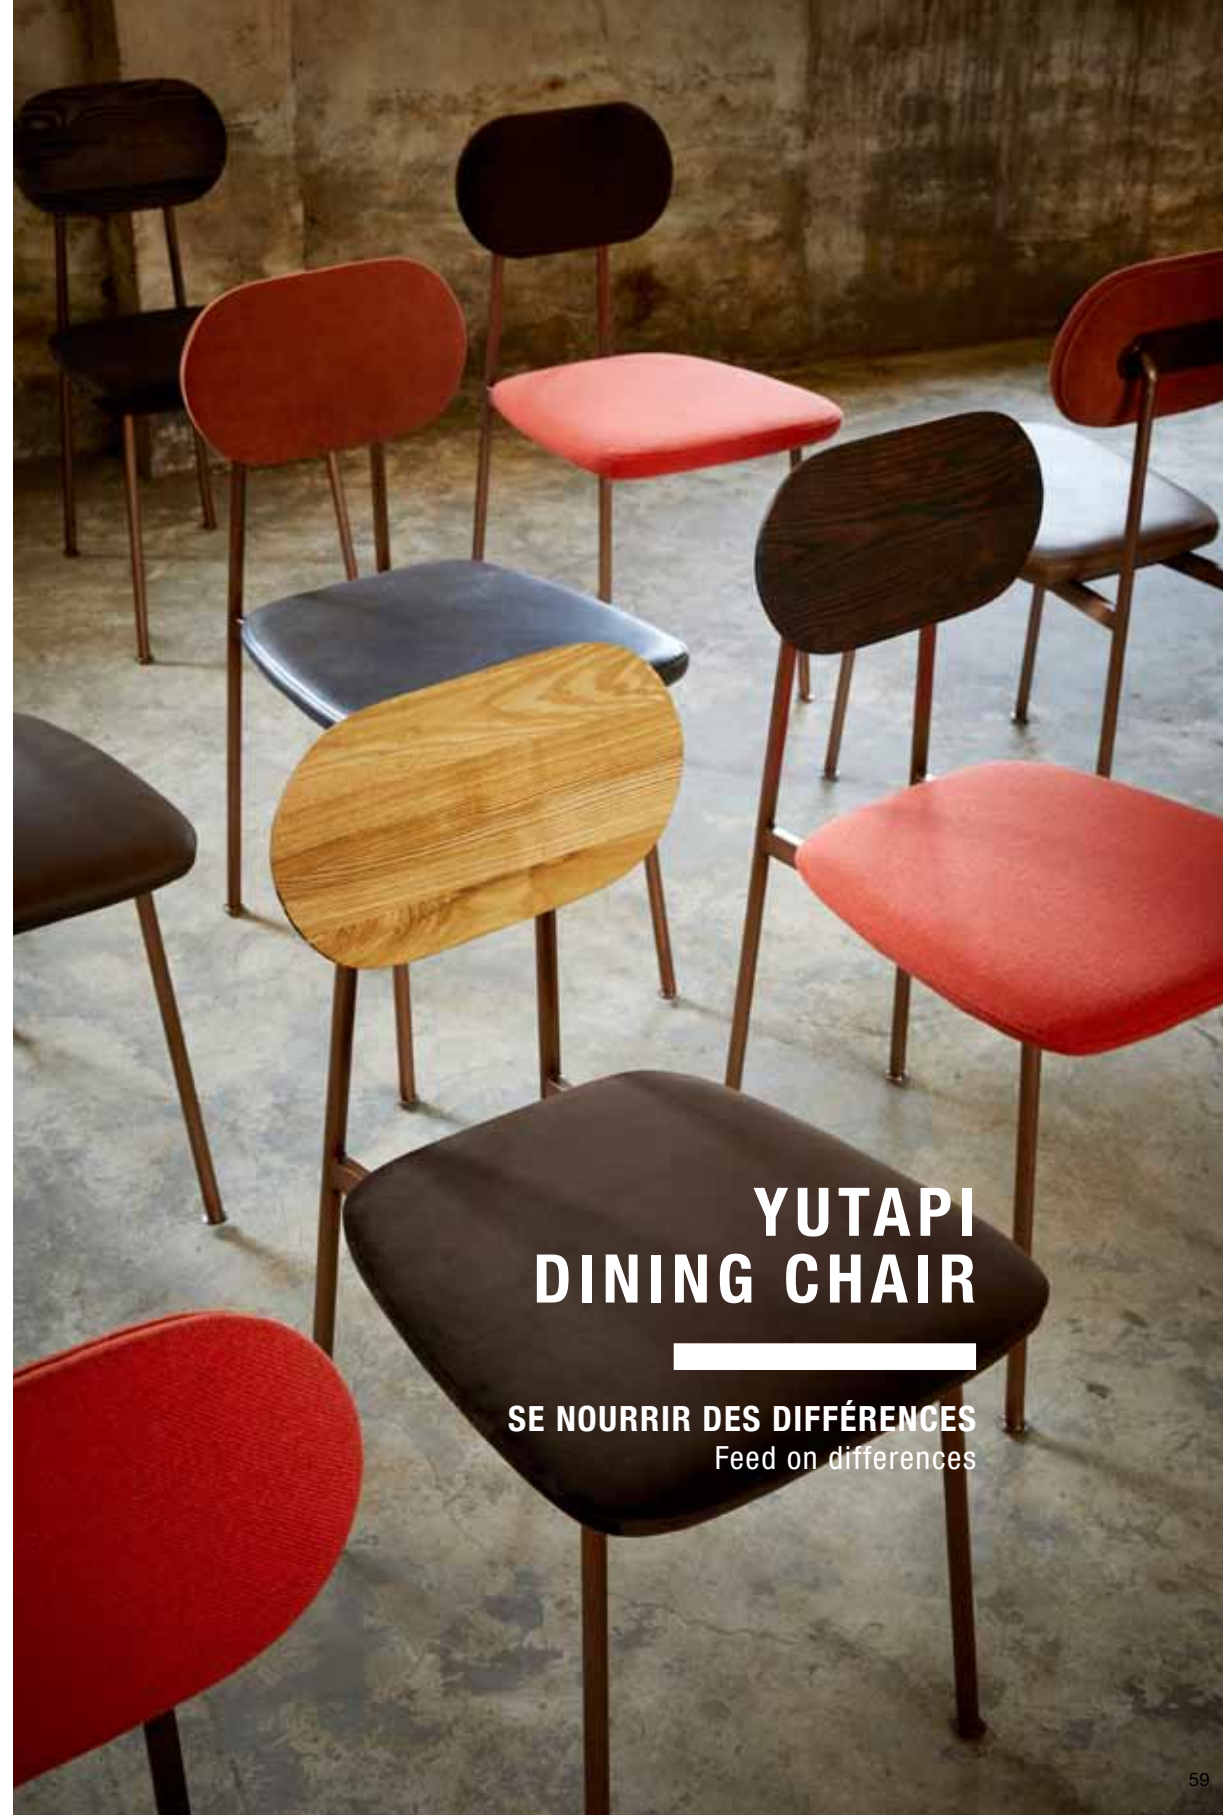

**YUTAPI
DINING CHAIR**

SE NOURRIR DES DIFFÉRENCES
Feed on differences